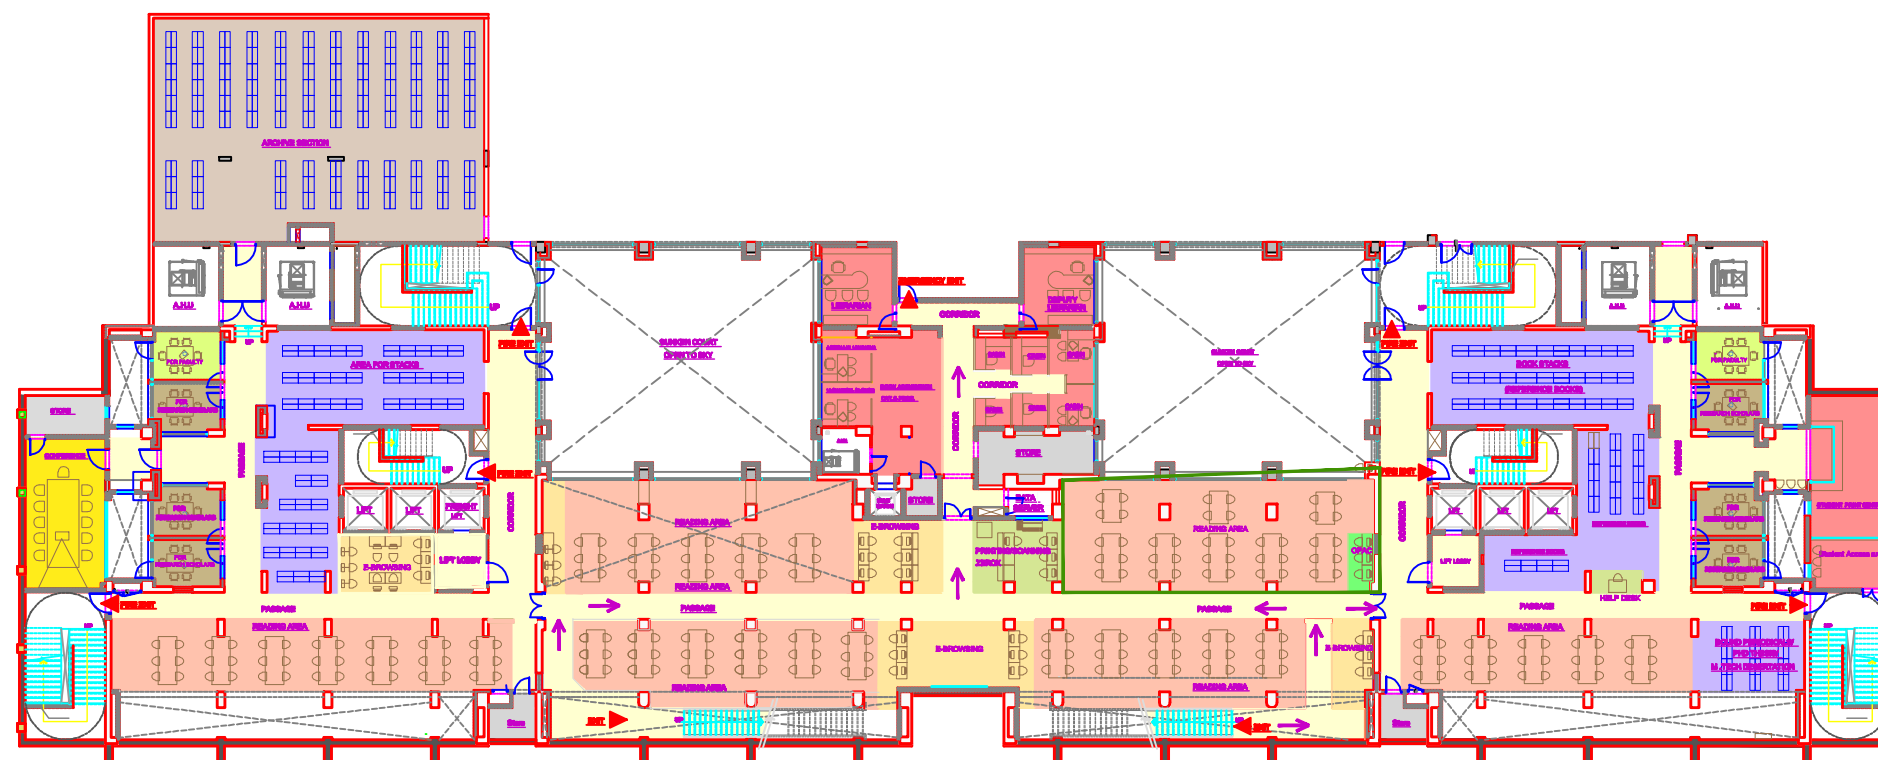

UPPER BASEMENT PLAN

LEGEND:

- CORRIDOR
- OFFICE
- PERIODICALS
- READING AREA
- E-BROWSING
- TEXT BOOK STACKS
- DISCUSSION ROOM
- FACULTY READING ROOM
- STORE
- ARCHIVE
- REFERENCE / HELP DESK
- MEETING ROOM
- CIRCULATION DESK
- OPAC

LOWER BASEMENT PLAN

LEGEND:

- CORRIDOR
- OFFICE
- READING AREA
- E-BROWSING
- REFERENCE BOOK STACKS
- FACULTY READING ROOM
- STORE
- CONFERENCE
- ARCHIVING
- REFERENCE / HELP DESK
- OPAC
- RESEARCH SCHOLARS READING ROOMS

LEARNING RESOURCE CENTER LAYOUT